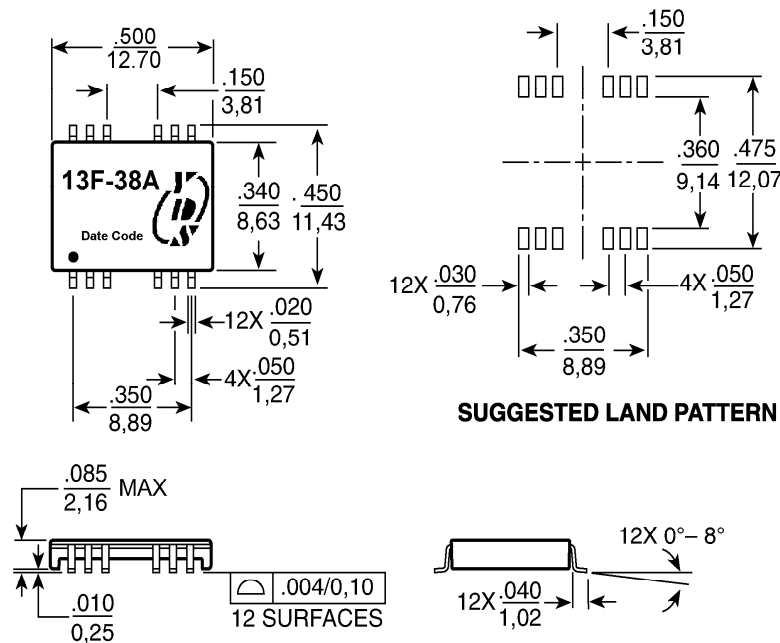

### FEATURES

- Half port and single port designs for maximum layout flexibility
- Low profile packages from 0.094" (2.39 mm) to 0.078" (1.98 mm) for PC Card
- Recognized By UL 60950-1

#### 13F-32

13F-39,13F-39B,13F-39C,13F-39D,13F-39E

13F-35,13F-37,

13F-38,13F-38A,13F-38TD,13F-39C,13F-38D,13F-39A

Dimensions:  $\frac{\text{Inches}}{\text{mm}}$  Unless otherwise specified, all tolerances are  $\pm \frac{0.010}{0.25}$