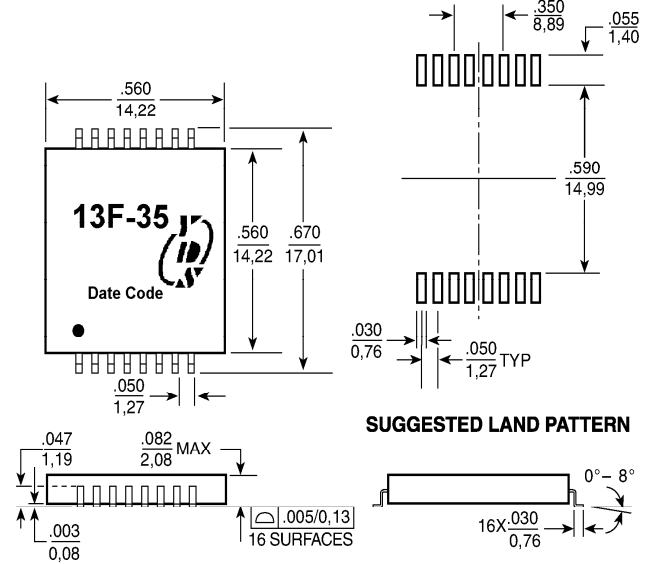

### FEATURES

- Half port and single port designs for maximum layout flexibility
- Low profile packages from 0.094" (2.39 mm) to 0.078" (1.98 mm) for PC Card
- Recognized By UL 60950-1

#### 13F-32

13F-39,13F-39B,13F-39C,13F-39D,13F-39E

13F-35,13F-37,

13F-38,13F-38A,13F-38TD,13F-39C,13F-38D,13F-39A

Dimensions:  $\frac{\text{Inches}}{\text{mm}}$  Unless otherwise specified, all tolerances are  $\pm \frac{0.010}{0.25}$