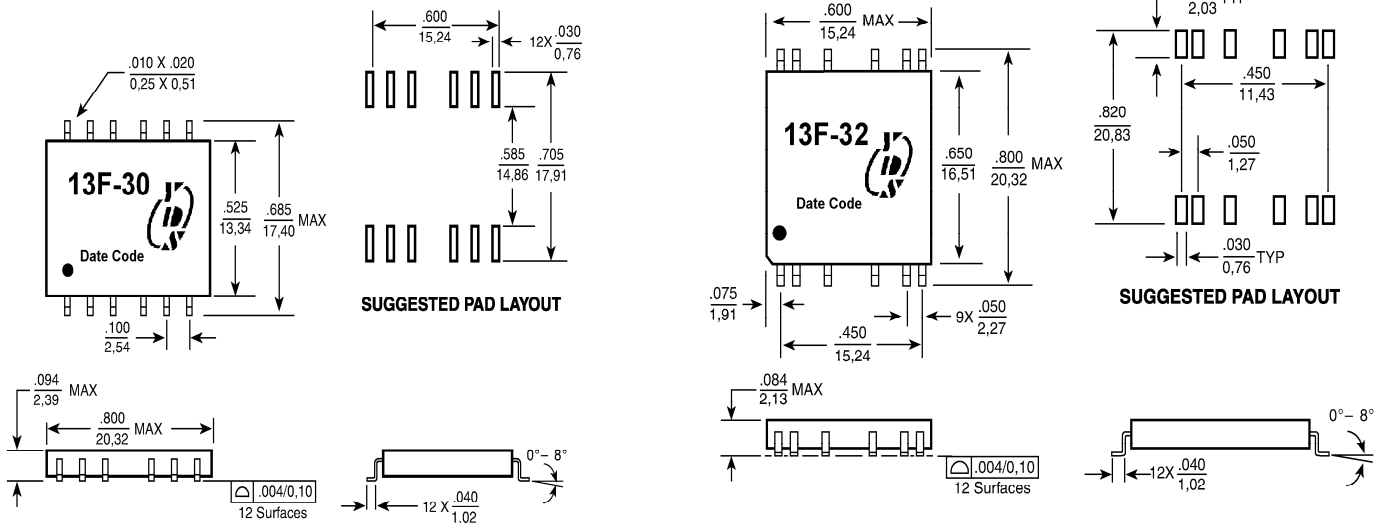

MECHANICAL

13F-30,13F-31

13F-32